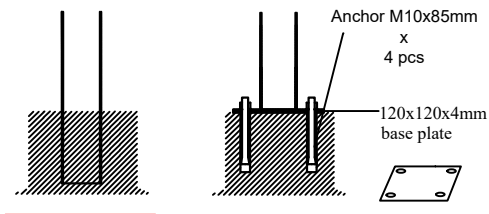

2D PROFILE POST

Profile: 40x60mm
Thickness: 1,5mm & 2,0mm

Notes

- * Thickness tolerance for profiles is produced according to EN 10219-2.
- * Standard Color
Ral 7016 Anthracite
Ral 6005 Green

Bolt

M8 Rivet

Pvc Clips

Post with base plate

- * 880mm
- * 1080mm
- * 1280mm
- * 1480mm
- * 1600mm
- * 1880mm
- * 2080mm
- * 2280mm
- * 2480mm

Embedded post

- * 1200mm
- * 1400mm
- * 1600mm
- * 1800mm
- * 2000mm
- * 2200mm
- * 2400mm