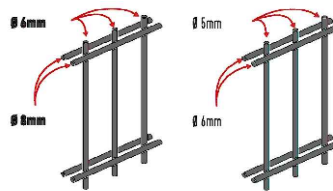

2D DOUBLE PANEL FENCE

2D Panel Fence

2D fence panels are a durable and aesthetic solution used in many places where safety and durability are important. They are perfect for:

- * Private facilities – fences for houses, plots and gardens
- * Industry and logistics – production plants, warehouses, parking lots, logistics centers
- * Public facilities – schools, sports fields, playgrounds, parks
- * Facilities with a higher security standard – airports, prisons, military facilities

Wire dia:	Ø6x5x6 / Ø8x6x8
Mesh Size	50mmx200mm
Heights	830mm/.../2430mm
Width	2000mm & 2500mm